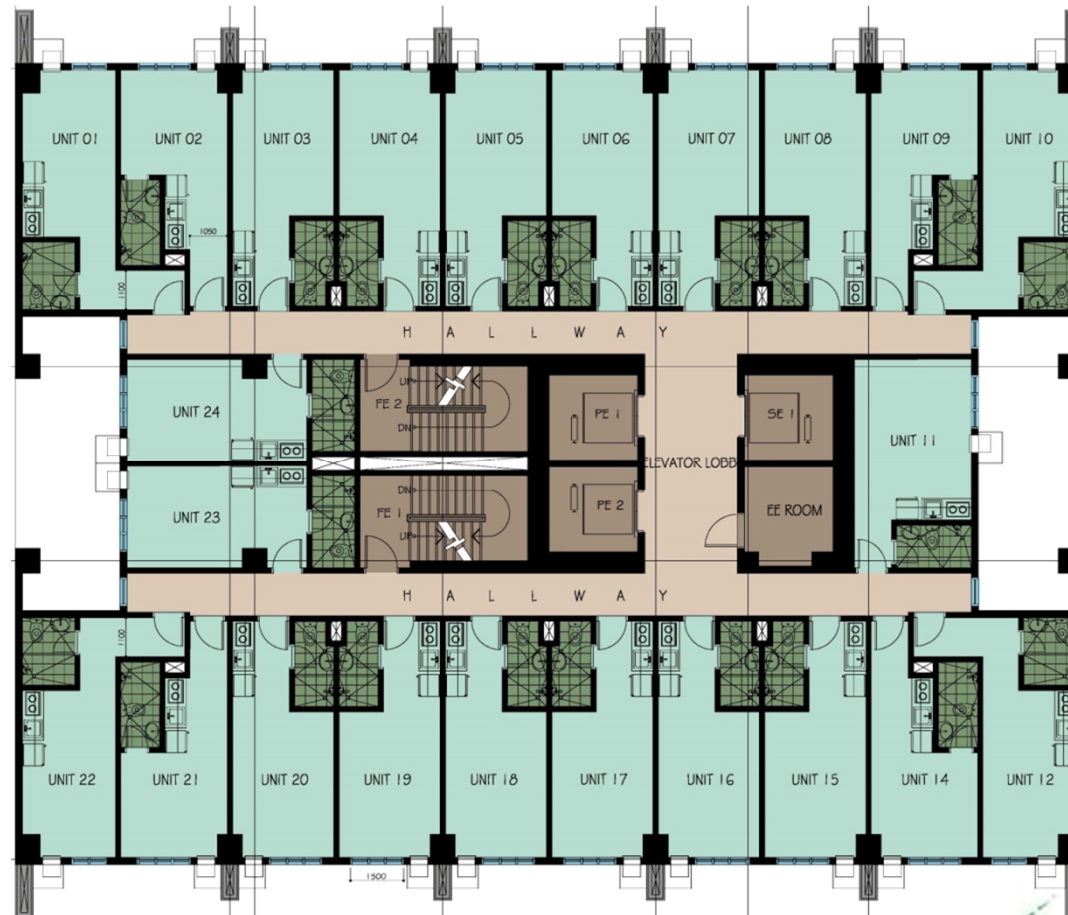

# RESIDENTIAL FLOOR LAYOUT

11F TO 42F

EAST – Makati Skyline

NORTH – Manila Cityscape

SOUTH – Gil Puyat Avenue

WEST – Taft Avenue